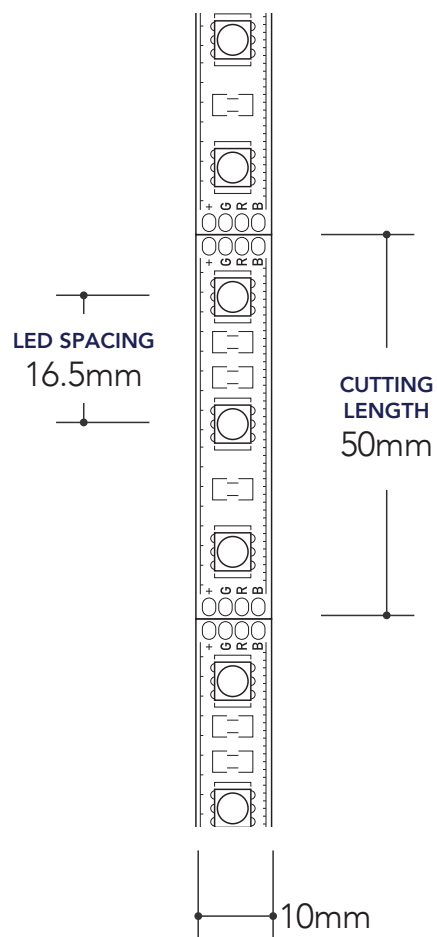

BOUNCE **LED**

Colour Flex

STRIP LIGHTING

Colour Flex

The Colour Flex is a reliable horizontally flexible RGB strip light ideal for shop fitting and cabinet making applications. Connect strip to an RGB controller to customise and control the colour and brightness of the LEDs.

POWER OUTPUT
14.4/m

LUMENS
550 lm/m

COLOUR TEMPERATURE
RGB

WARRANTY
5 Years

MAXIMUM SERIES LENGTH
2.5m

IP RANK
IP22 (IP64 Available on Request)

EPISTAR